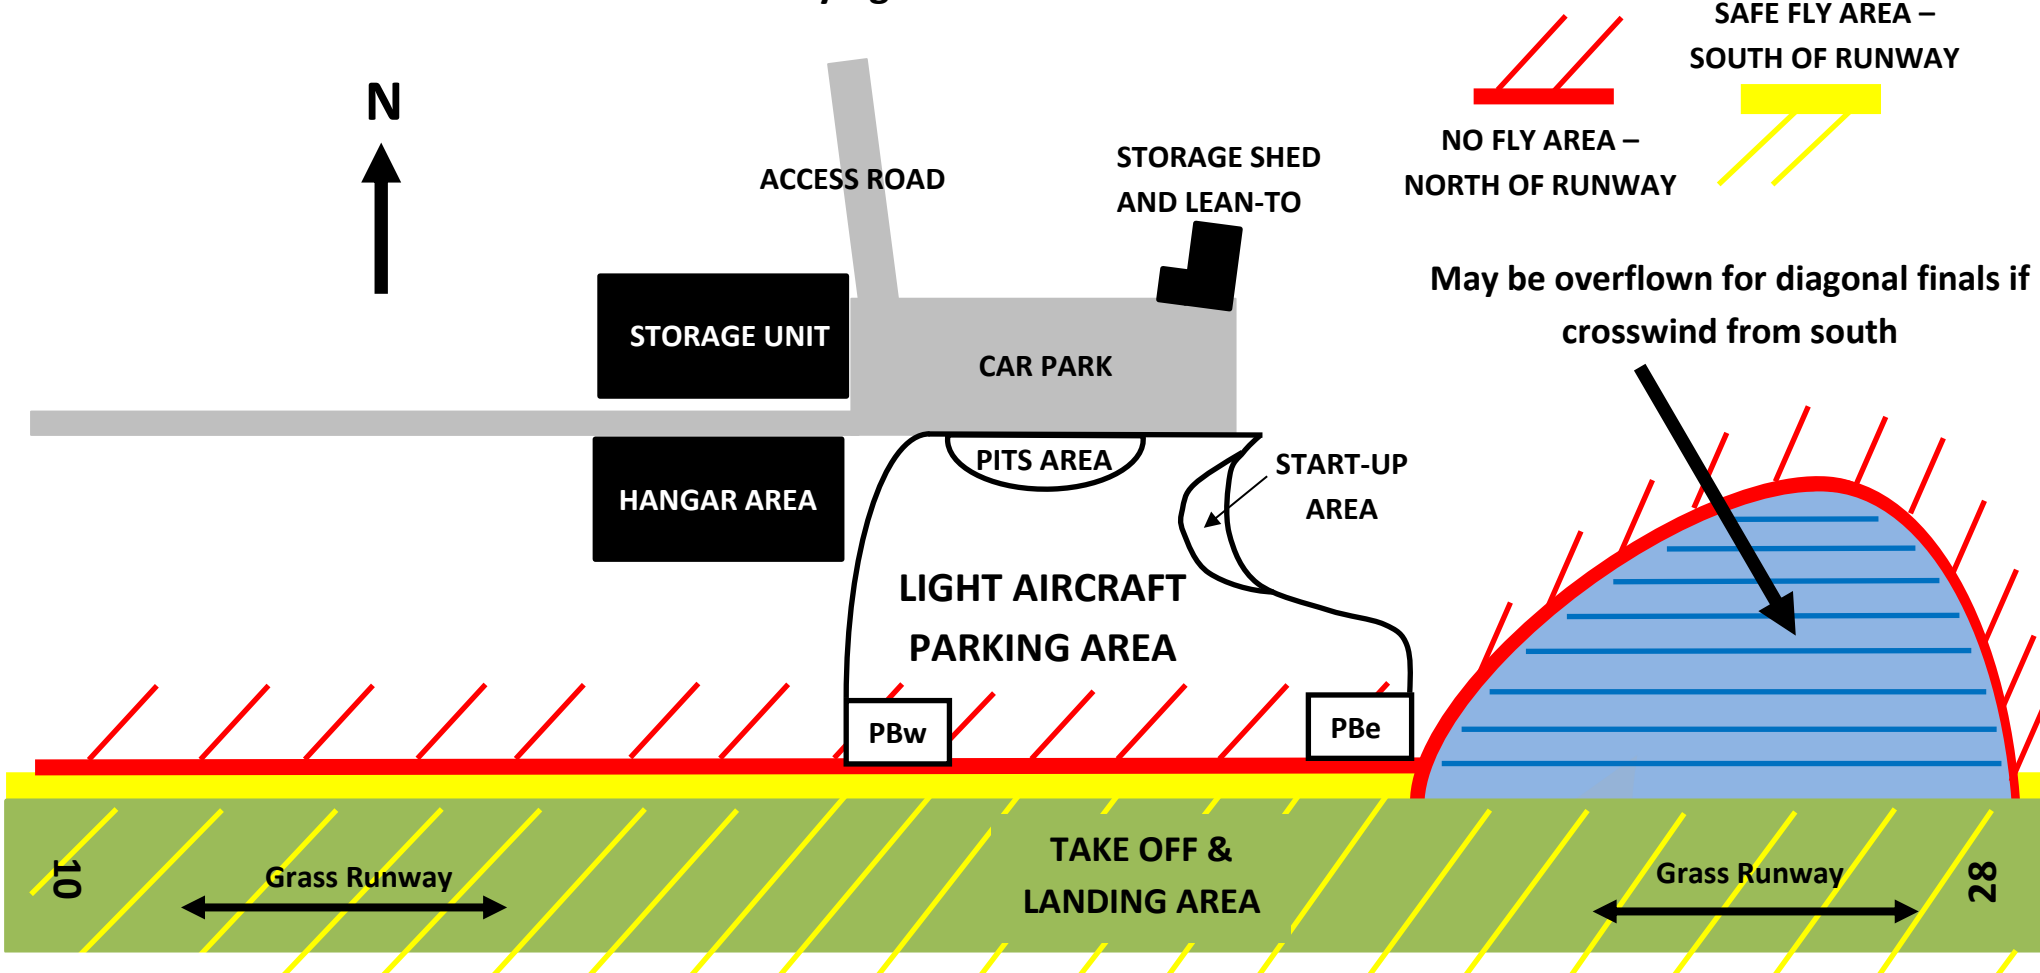

# Dornoch Model Flying Club: Plan of Dornoch Airfield

Map to be used in conjunction with club safety rules

For more information:  
[dornochmfc.bmfa.uk](http://dornochmfc.bmfa.uk) and  
 Facebook

  
 WINDSOCK

**KEY:**  
 START-UP AREA: I/C & arming electric models  
 PBw & PBe: Pilot Boxes West/East;  
 always use the downwind option